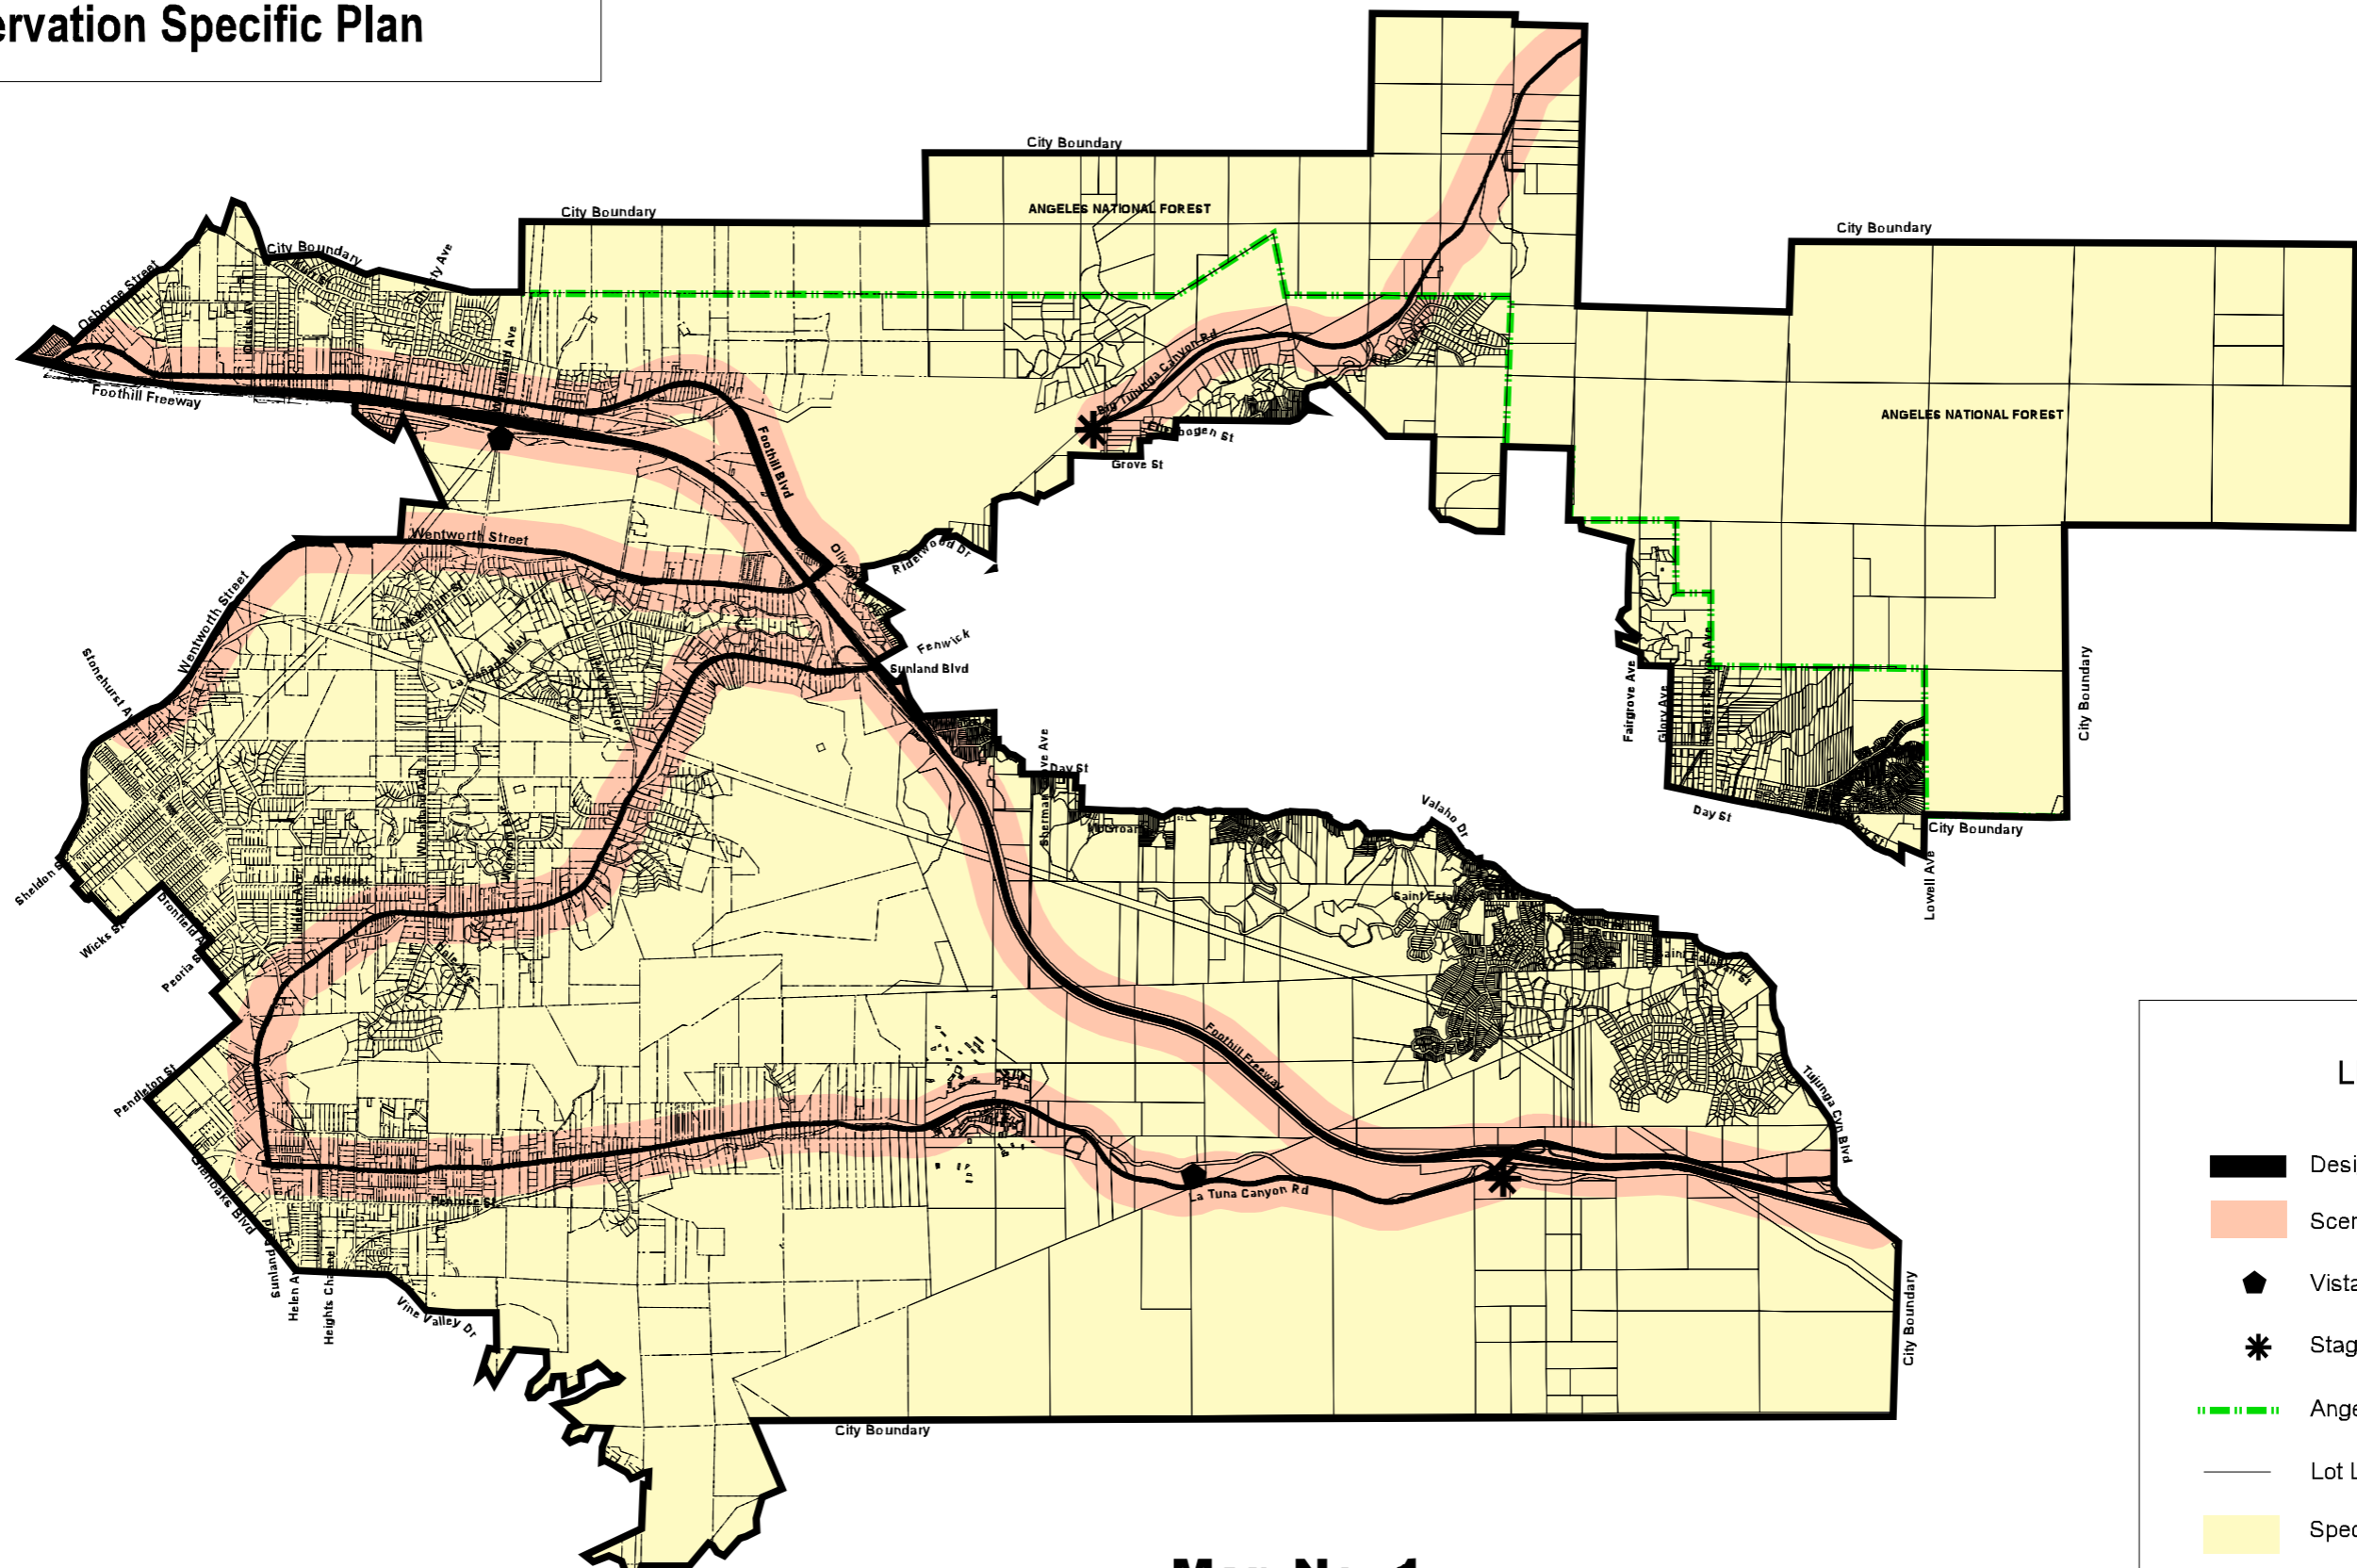

San Gabriel/Verdugo Mountains Scenic Preservation Specific Plan

LEGEND

-  Designated Scenic Highways
-  Scenic Highway Corridors
-  Vista Points
-  Staging Area
-  Angeles National Forest
-  Lot Lines
-  Specific Plan

DECEMBER 2003

Map No. 1
San Gabriel/Verdugo Mountains Scenic Preservation
Specific Plan Boundaries